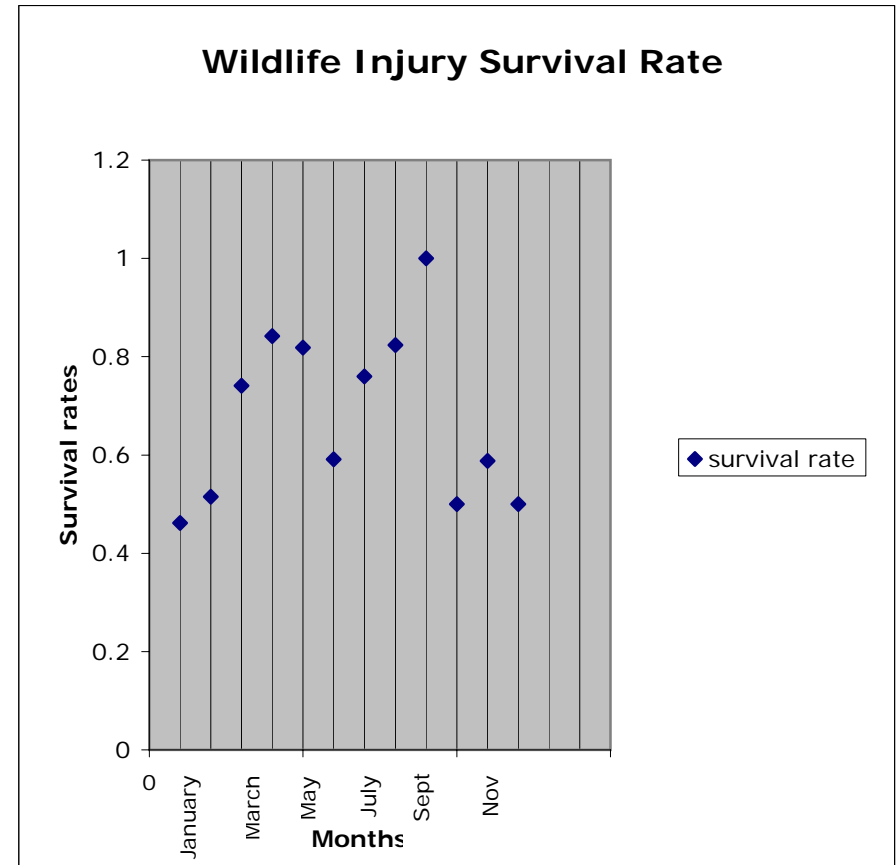

Wildlife Injury

	# of injuries	# of survivals	survival rate
January	26	12	0.461538462
February	33	17	0.515151515
March	27	20	0.740740741
April	19	16	0.842105263
May	11	9	0.818181818
June	44	26	0.590909091
July	25	19	0.76
August	17	14	0.823529412
September	9	9	1
October	24	12	0.5
November	17	10	0.588235294
December	28	14	0.5