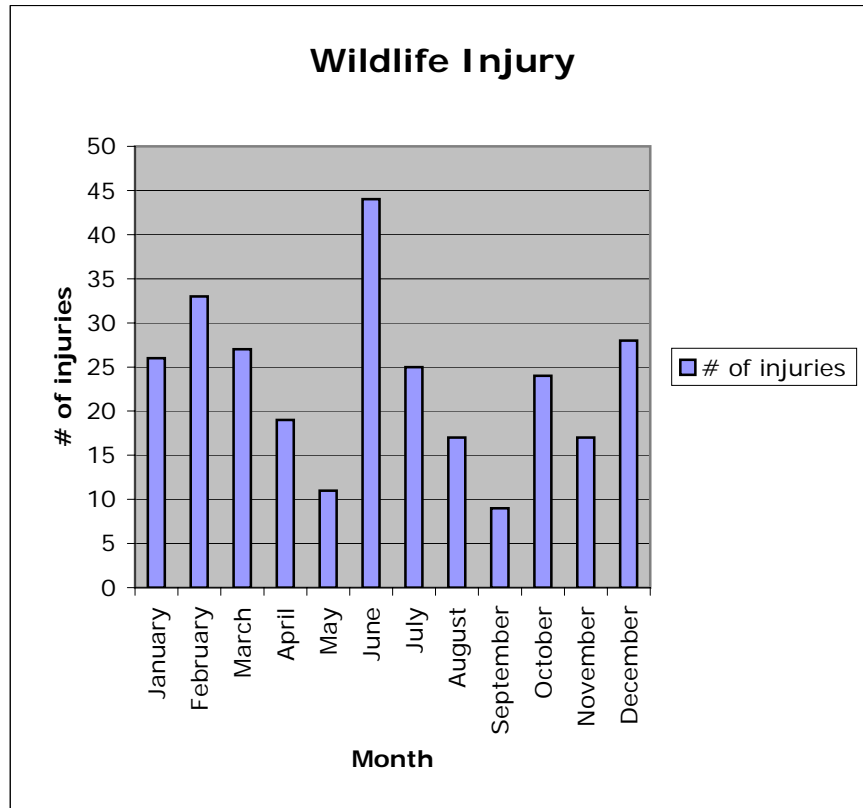

Wildlife Injury

	# of injuries	# of survivals	survival rate
January	26	12	0.461538462
February	33	17	0.515151515
March	27	20	0.740740741
April	19	16	0.842105263
May	11	9	0.818181818
June	44	26	0.590909091
July	25	19	0.76
August	17	14	0.823529412
September	9	9	1
October	24	12	0.5
November	17	10	0.588235294
December	28	14	0.5